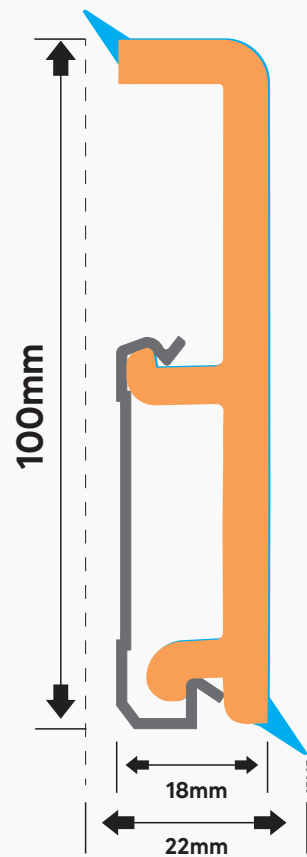

OPTIMA 60

With its 60mm height, easy adhesive mounting and its flexible edge that cover the gaps that result from the unevenness of the walls and floors OPTIMA is an aesthetic alternative as well as an affordable one.

0904031

0905031

0910031

0912031

MODERNA 100

It contains flexible edges which cover any and all deficiencies on floors and walls. It's designed for those who like the rigid and modern look. Protective layers on it's top surface provide a very long life time.

BERLIN 100

Our Berlin 100mm model is for those searching for a luxurious but classic look. As with our other models, Berlin 100 is 100% humidity resistant, it comes with a cable channel beneath and it's flexible edges cover for the unevenness in walls while eliminating the need to apply putty.