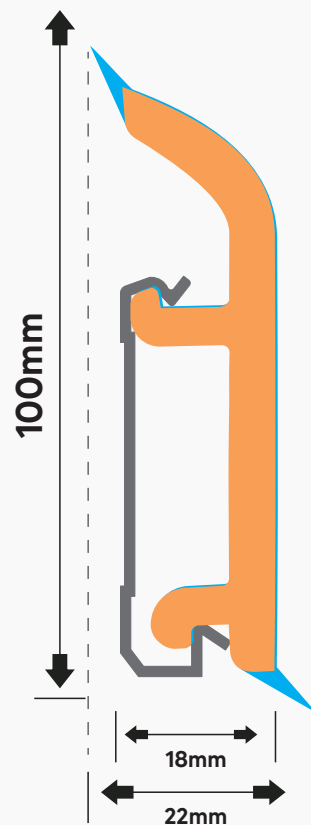

OPTIMA 60

With its 60mm height, easy adhesive mounting and its flexible edge that cover the gaps that result from the unevenness of the walls and floors OPTIMA is an aesthetic alternative as well as an affordable one.

0904031

0905031

0910031

0912031

MODERNA 100

It contains flexible edges which cover any and all deficiencies on floors and walls. It's designed for those who like the rigid and modern look. Protective layers on it's top surface provide a very long life time.

BERLIN 100

Our Berlin 100mm model is for those searching for a luxurious but classic look. As with our other models, Berlin 100 is 100% humidity resistant, it comes with a cable channel beneath and it's flexible edges cover for the unevenness in walls while eliminating the need to apply putty.