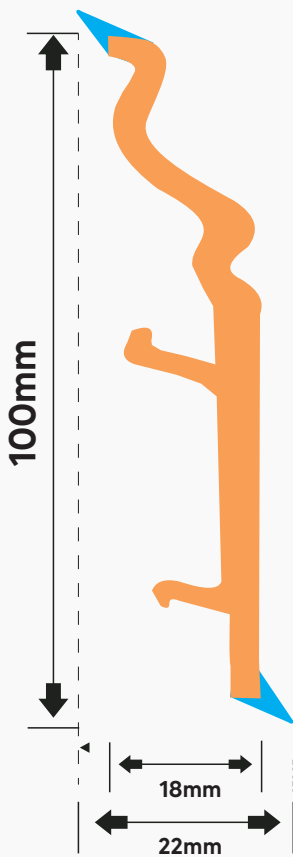

OPTIMA 60

With its 60mm height, easy adhesive mounting and its flexible edge that cover the gaps that result from the unevenness of the walls and floors OPTIMA is an aesthetic alternative as well as an affordable one.

0904031

0905031

0910031

0912031

MODERNA 100

It contains flexible edges which cover any and all deficiencies on floors and walls. It's designed for those who like the rigid and modern look. Protective layers on it's top surface provide a very long life time.

BERLIN 100

Our Berlin 100mm model is for those searching for a luxurious but classic look. As with our other models, Berlin 100 is 100% humidity resistant, it comes with a cable channel beneath and it's flexible edges cover for the unevenness in walls while eliminating the need to apply putty.