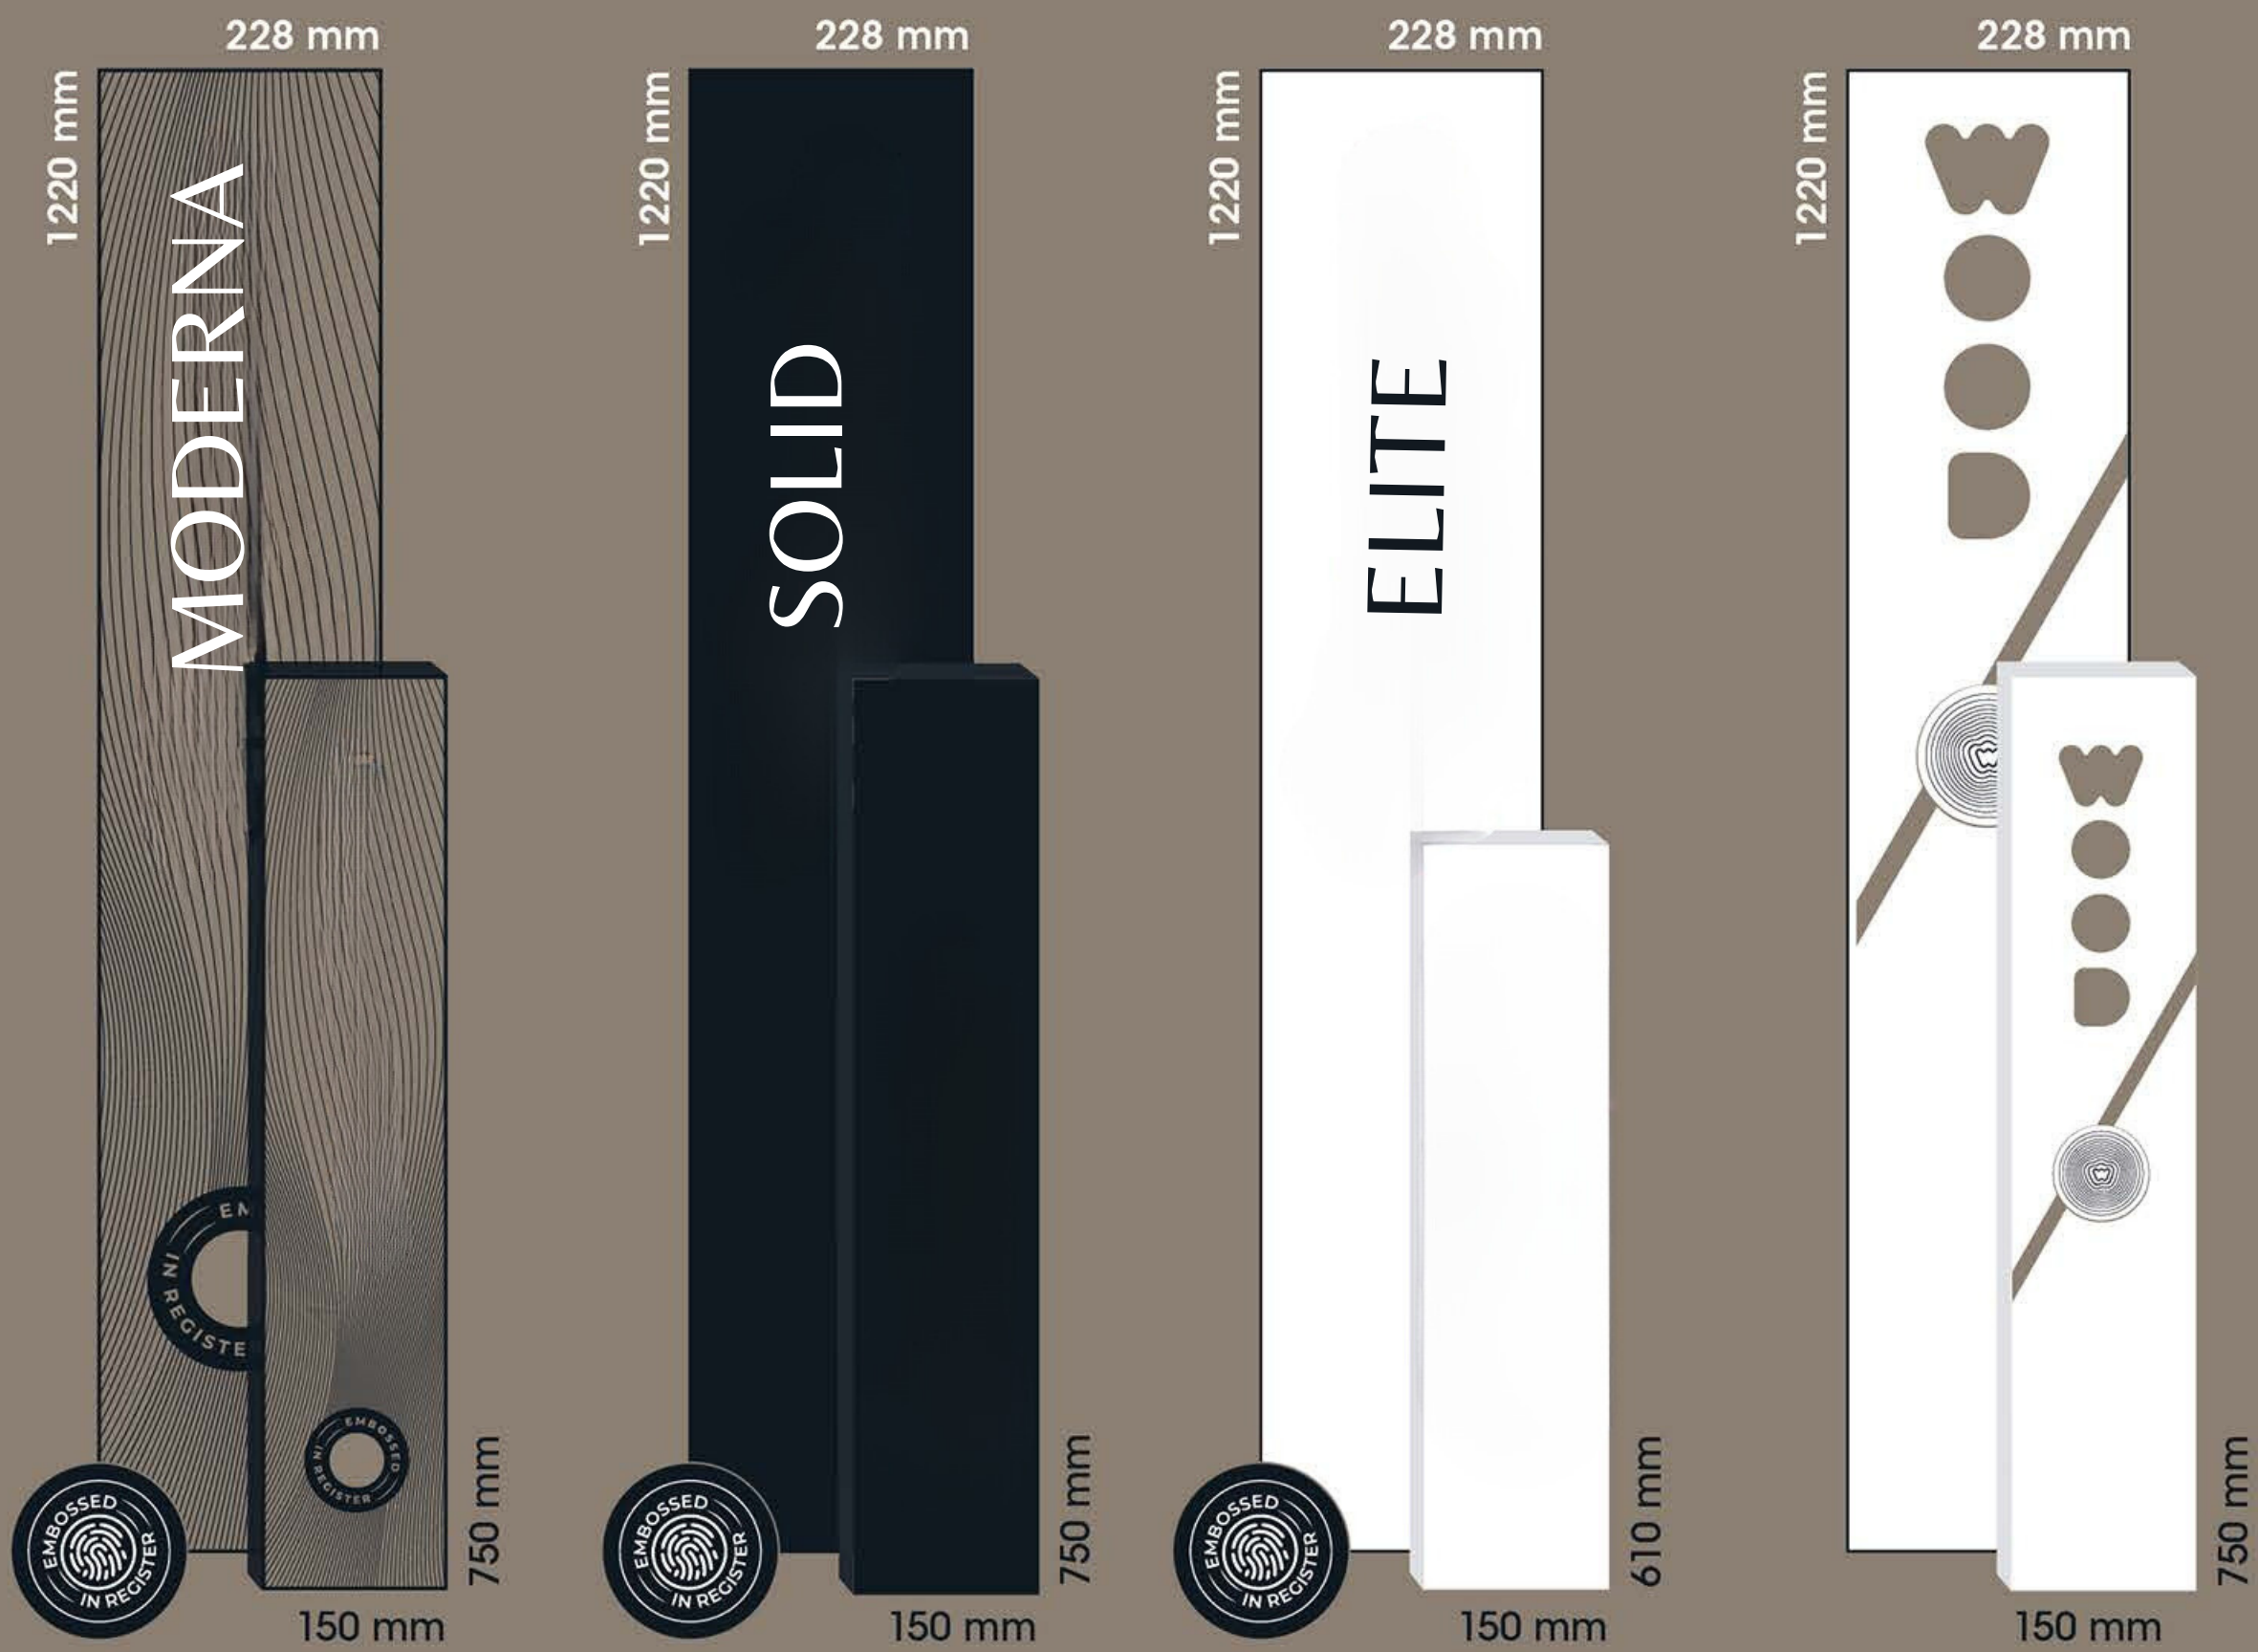

FLOORING MODEL	DECOR		MEASUREMENT (mm)	WEARLAYER (mm)	UNDERLAY (IXPE) (mm)	THICKNESS (mm)
SOLID			150X750	0,55	1.0	6
EDGE	SURFACE	LOCKING SYSTEM	PACKAGE (m ²)	PALETTE (m ²)	CONTAINER 20'	WARRANTY (Year)
MICRO BEVEL	EMBOSSSED IN REGISTER		14 X  =1.575 m ² =15.99 Kg	70 X  =110.249 m ² =1,145.99 Kg	22 X  =2,425.49 m ² =25,211.99 Kg	20

FLOORING MODEL	DECOR		MEASUREMENT (mm)	WEARLAYER (mm)	UNDERLAY (IXPE) (mm)	THICKNESS (mm)
ELITE			150X610	0,55	1.0	5
EDGE	SURFACE	LOCKING SYSTEM	PACKAGE (m ²)	PALETTE (m ²)	CONTAINER 20'	WARRANTY (Year)
MICRO BEVEL	EMBOSSSED IN REGISTER		16 X  =1.464 m ² =11.91 Kg	108 X  =158.112 m ² =1,312.49 Kg	20 X  =3,162.24 m ² =26,249.92 Kg	15

KERMIT

F L O O R

HERRINGBONE COLLECTION SIZE

MODERNA

SOLID

ELITE

WOOD

6.5 mm

6 mm

5 mm

5 mm

0.55 mm

0.55 mm

0.55 mm

0.30 mm

MODERNA		SOLID		ELITE		WOOD	
PLANK	HERRINGBONE	PLANK	HERRINGBONE	PLANK	HERRINGBONE	PLANK	HERRINGBONE
7 pcs	14 pcs	7 pcs	14 pcs	9 pcs	16 pcs	9 pcs	16 pcs
2.066 m ²	1.575 m ²	1.947 m ²	1.575 m ²	2.503 m ²	1.464 m ²	2.503 m ²	1.799 m ²
19.82 kg	15.98 kg	19.82 kg	15.99 kg	20.38 kg	11.91 kg	20.38 kg	14.65 kg